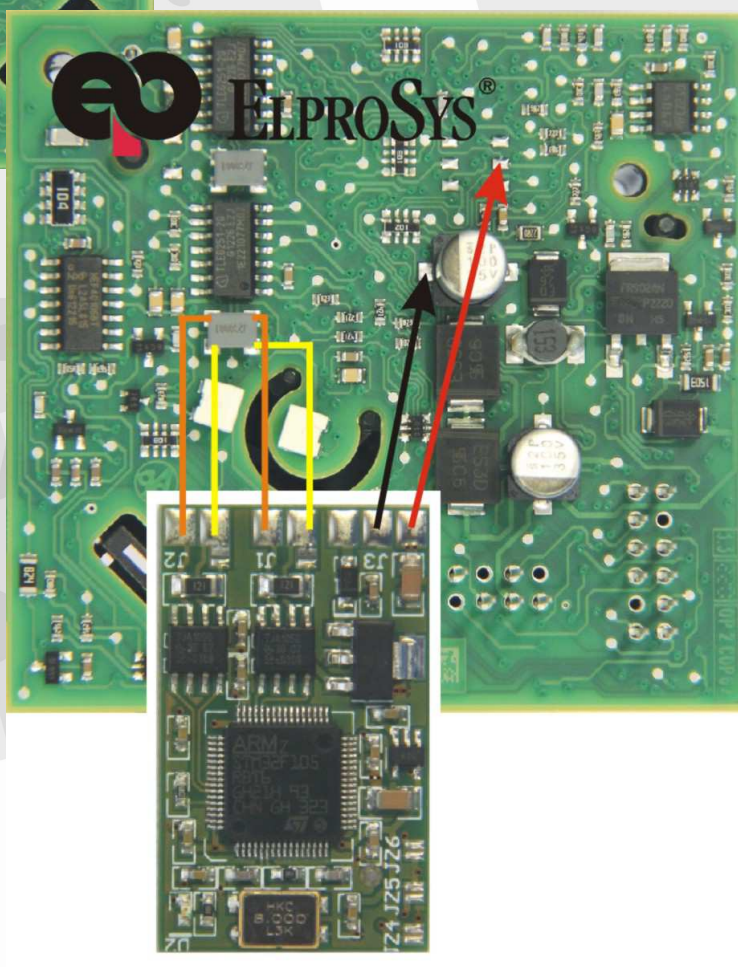

Date: 08/2013

Rev 1.0

CANGATEWAY – Mercedes

!!! WARNING !!!
MAXIMUM POWER
VOLTAGE 6 VOLTS

LEGAL DISCLAIMER

It is forbidden to use DiagProg3 device, software for this device, information contained in this document and any other Elprosys products for purposes which are illegal or prohibited in any other way. Elprosys and the company's management board shall not be liable for the results of the use of the DiagProg3 device, software, information contained in this document and any other Elprosys products for purposes which are illegal or prohibited in any other way. Copying, redistribution, publishing, dissemination, sale, giving access to or making use in any other way of the whole or part of the software and data contained in this document are forbidden. Elprosys may introduce improvements or modifications of products on offer and their documentation as well instruction manuals at any time without a prior notice. Any and all trademarks, product names and information set forth in the document are the property of the Elprosys company and are protected by the law. A User is required to respect intellectual property rights of resources contained in the document.