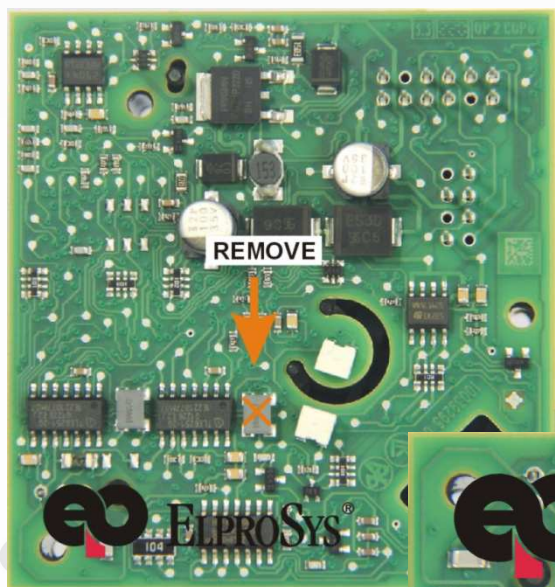

Date: 08/2013

Rev 1.0

CANGATEWAY – Mercedes

!!! WARNING !!!
MAXIMUM POWER
VOLTAGE 6 VOLTS

LEGAL DISCLAIMER

It is forbidden to use DiagProg3 device, software for this device, information contained in this document and any other Elprosys products for purposes which are illegal or prohibited in any other way. Elprosys and the company's management board shall not be liable for the results of the use of the DiagProg3 device, software, information contained in this document and any other Elprosys products for purposes which are illegal or prohibited in any other way. Copying, redistribution, publishing, dissemination, sale, giving access to or making use in any other way of the whole or part of the software and data contained in this document are forbidden. Elprosys may introduce improvements or modifications of products on offer and their documentation as well instruction manuals at any time without a prior notice. Any and all trademarks, product names and information set forth in the document are the property of the Elprosys company and are protected by the law. A User is required to respect intellectual property rights of resources contained in the document.