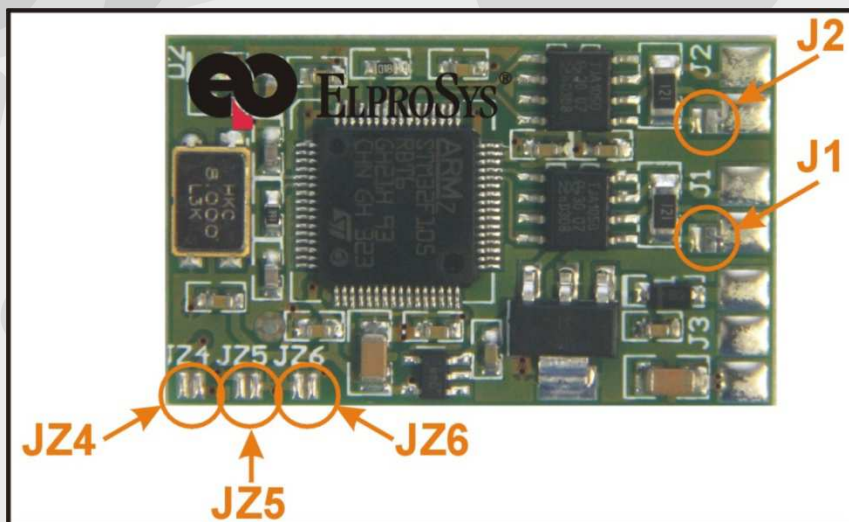

USER MANUAL

Date: 08/2013

Rev 1.0

CANGATEWAY – Mercedes

CANGATEWAY MERCEDES:

- MODEL W166 – M –Class

!!! WARNING !!!
MAXIMUM POWER
VOLTAGE 6 VOLTS

COFIGURATION: