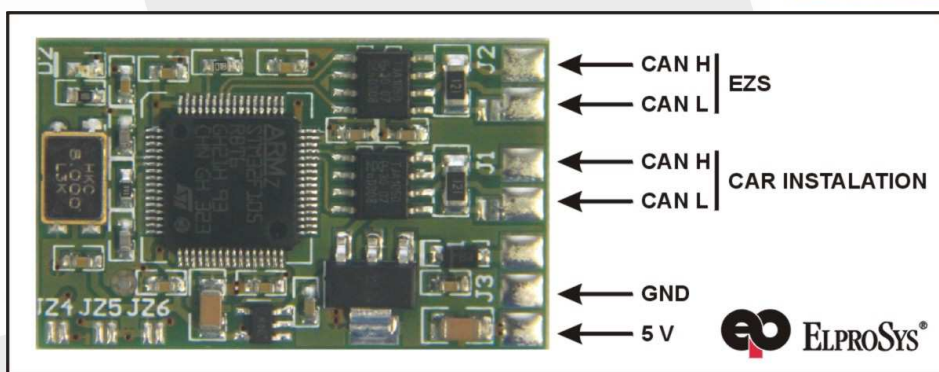

USER MANUAL

Date: 08/2013

Rev 1.0

CANGATEWAY – Mercedes

CANGATEWAY MERCEDES:

- MODEL W166 – M –Class

!!! WARNING !!!
MAXIMUM POWER
VOLTAGE 6 VOLTS

COFIGURATION: